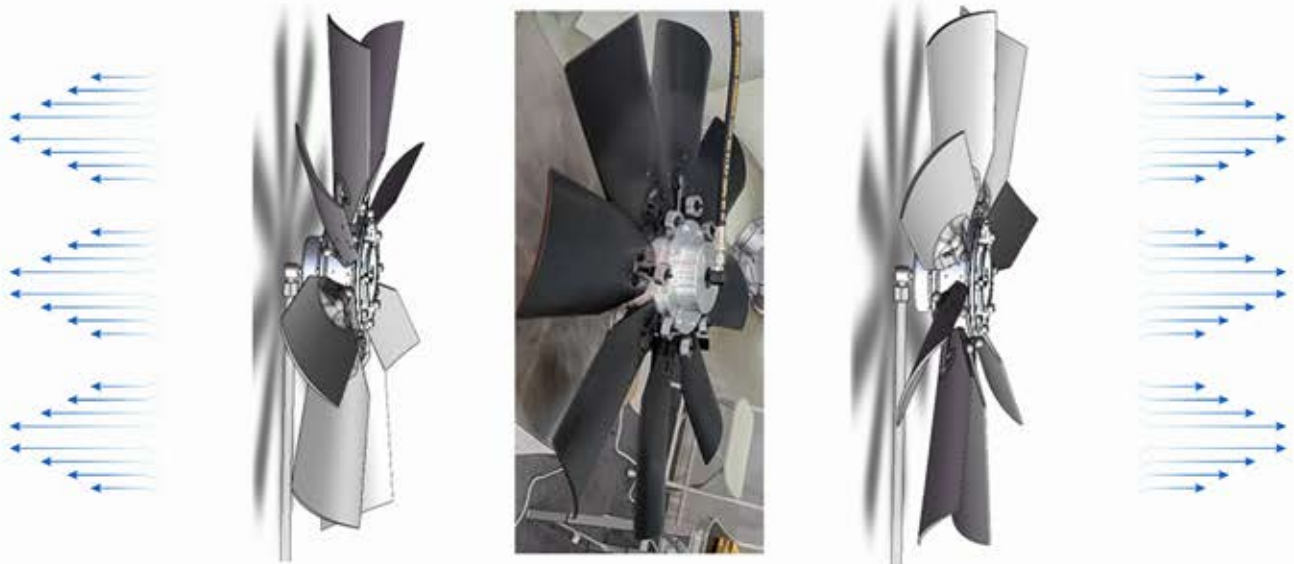

OPTIONAL FEATURES

Hydraulic moving blade

- Bi-directional air flow by moving the blade

Web: www.athleticchamber.com

E-mail: welltechltd@gmail.com Tel 852-23491224